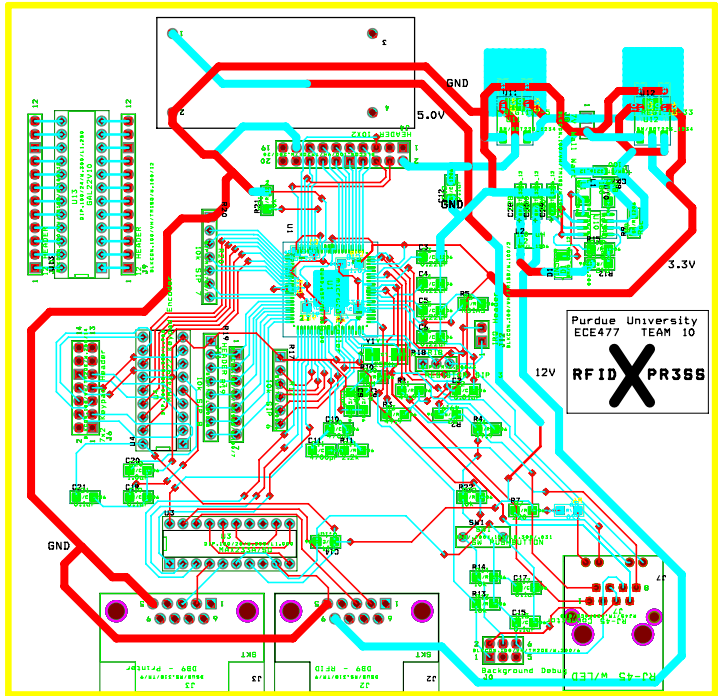

5270

5170

Purdue University
ECE477 TEAM 10

RFID XPR355